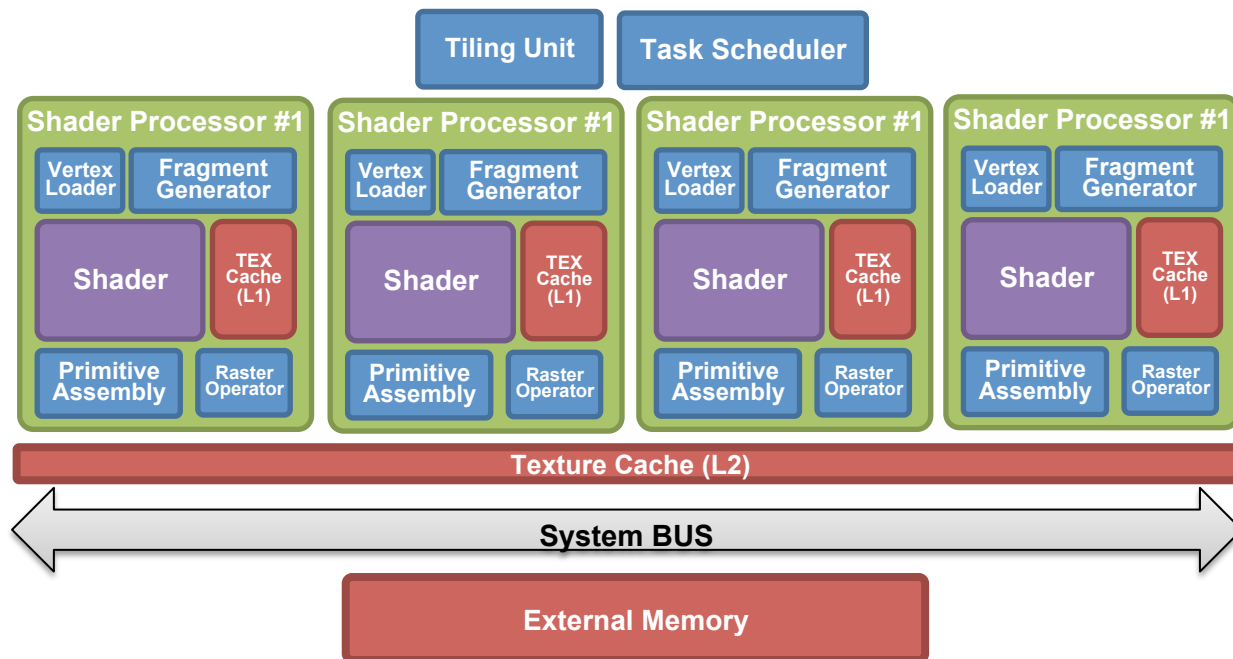

Won-Jong Lee, Senior Researcher @SAIT

- Embedded Multimedia Systems Group @Samsung AIT
- Research on mobile GPU Architecture (OpenGL | ES) (~)
 - ❖ A novel GPU architecture based on embedded DSP processor, called SRP (SAMSUNG Reconfigurable Processor)
 - ❖ Multimedia (audio, video, image, and graphics) processing on multi-core SRPs
 - ❖ Target : Smart TV and mobile devices
 - ❖ [W.-J. Lee et al. HPG 2011/2012 Posters]

● Research on mobile GPU (Ray Tracing) (2012~)

- ❖ A new mobile GPU architecture based on ray tracing by combining a fast compact H/W (traversal & intersection) and a flexible reconfigurable processor (shading)
- ❖ Target : Future TV set, mobile devices and consumer electronics
- ❖ [W.-J. Lee et al. SIGGRAPH 2012 Talks]